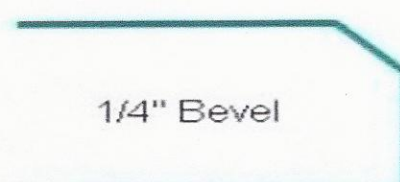

Standard Edges - Edging done at no extra charge

Premium Edges - Upgrade edging done at an additional rate based on a per job basis.

Oriel Villeda
352 653-0184