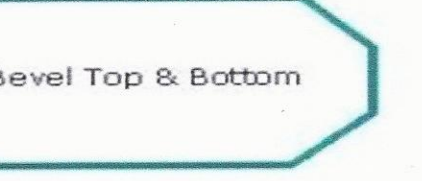

Standard Edges - Edging done at no extra charge

Premium Edges - Upgrade edging done at an additional rate based on a per job basis.

Oriel Villeda
352 653-0184