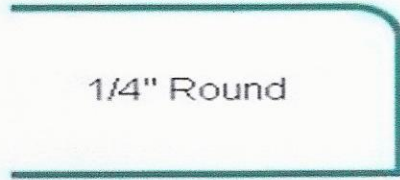

Standard Edges - Edging done at no extra charge

Premium Edges - Upgrade edging done at an additional rate based on a per job basis.

Oriel Villeda
352 653-0184