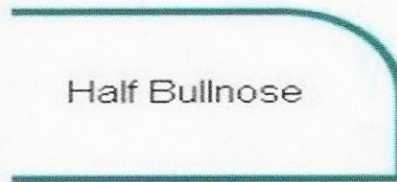

Standard Edges - Edging done at no extra charge

Premium Edges - Upgrade edging done at an additional rate based on a per job basis.

Oriel Villeda
352 653-0184