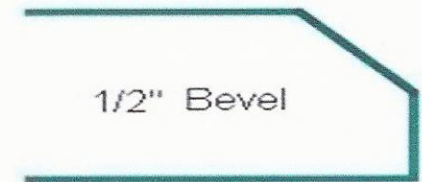

Standard Edges - Edging done at no extra charge

Premium Edges - Upgrade edging done at an additional rate based on a per job basis.

Oriel Villeda
352 653-0184